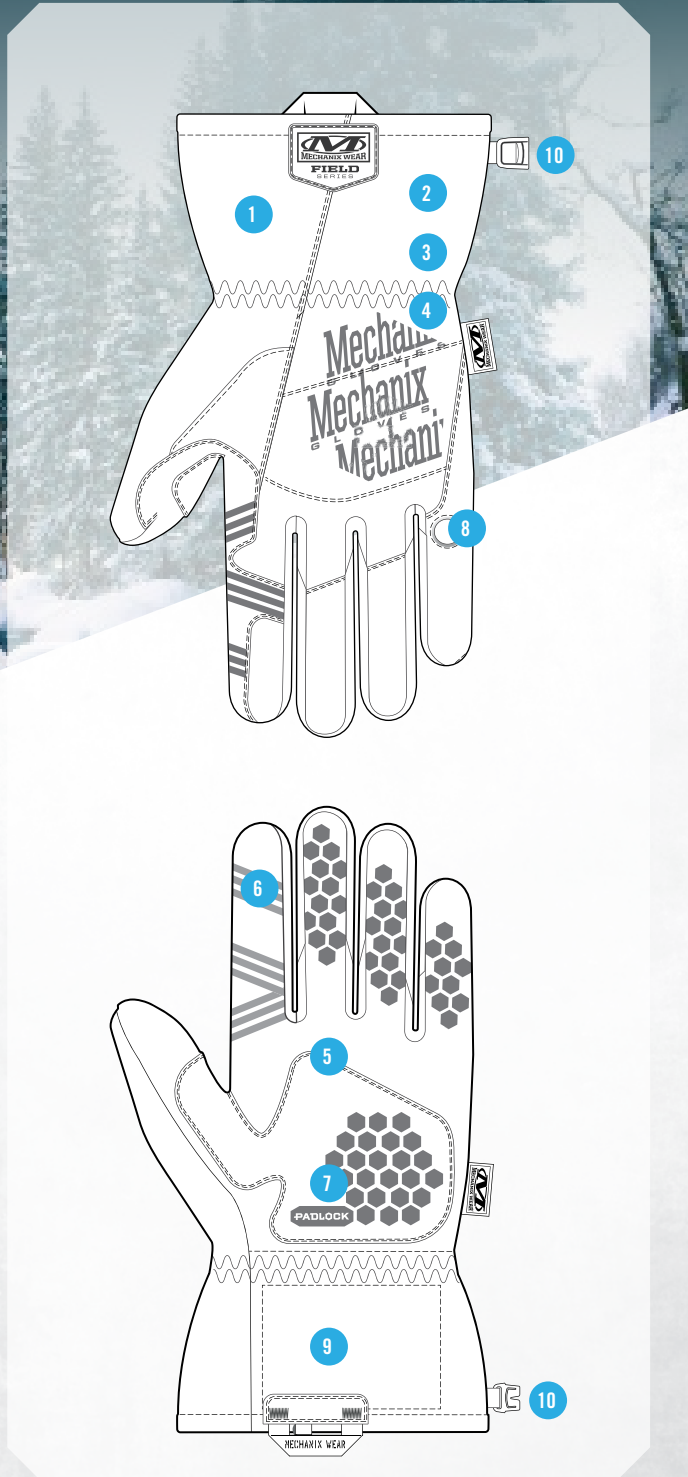

REALTREE EDGE™ SUB20

COLD WEATHER HAND PROTECTION

Mechanix Wear's SUB20 winter gloves feature Realtree Edge™ camouflage and 3M 100g Thinsulate™ to keep you concealed and insulated in the field. We incorporated a waterproof barrier, internal pouch to add HotHands®, touchscreen technology, and our no-slip Padlock™ grip to battle the elements.

FEATURES

- 1 Full extension gauntlet cuff design is slim enough to fit under a jacket
- 2 Realtree Edge™ camouflage pattern allows you to blend in with the terrain
- 3 100g 3M Thinsulate™ provides warmth in the most extreme conditions
- 4 Hypora waterproof membrane creates increased insulation while providing a durable and flexible barrier of protection
- 5 Multilayer rubberized palm construction provides waterproofing at the point of contact
- 6 Embossed trigger finger design relieves bunching to increase dexterity where it matters
- 7 Padlock™ no-slip silicon print improves your grip performance in the field
- 8 Touchscreen capable pinky-bump to control your devices in cold conditions.
- 9 HotHands® pouch inside gauntlet warms blood flow into hands
- 10 Removable spring clip keeps your gloves together and organized

MACHINE
WASHABLE

TOUCHSCREEN
CAPABLE

INTENDED USES

- Winter Recreation
- Shooting / Hunting
- Bow Hunting

CERTIFICATIONS

SIZE	S-008	M-009	L-010	XL-011	XXL-012
COLOR	SUB20-735 REALTREE EDGE CAMOUFLAGE				

Product is Imported